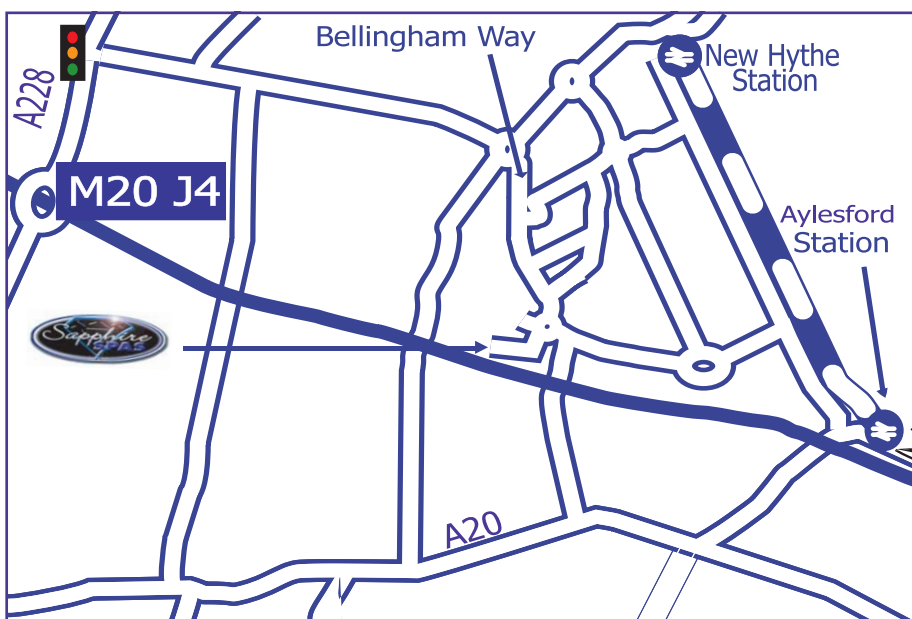

How to find us:

Exit M20 at Junction 4 onto A228 towards Rochester.

At the traffic lights turn right. Carry on past Tesco's to the next roundabout and take 2nd exit (straight on) onto Bellingham Way. At the next roundabout take 2nd exit through the gates into Access 4:20. Go through the next set of gates and turn right, continue until you see Unit 11.

Sapphire Spas Maidstone
Unit 11 Access 4:20
New Hythe Business Park
Bellingham Way
Aylesford
Kent ME20 7HP

T: 01622 715151

F: 01622 717161

www.sapphirespas.co.uk

ssme@sapphirespas.co.uk